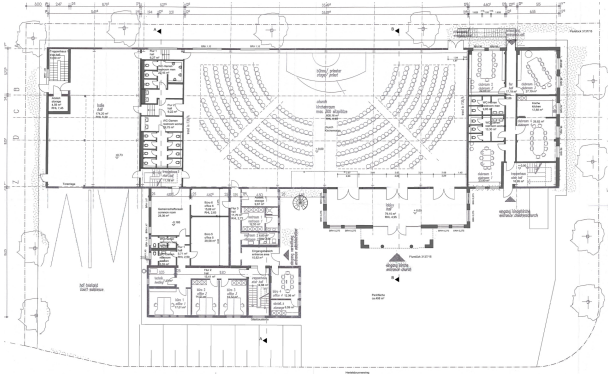

Erdgeschoss