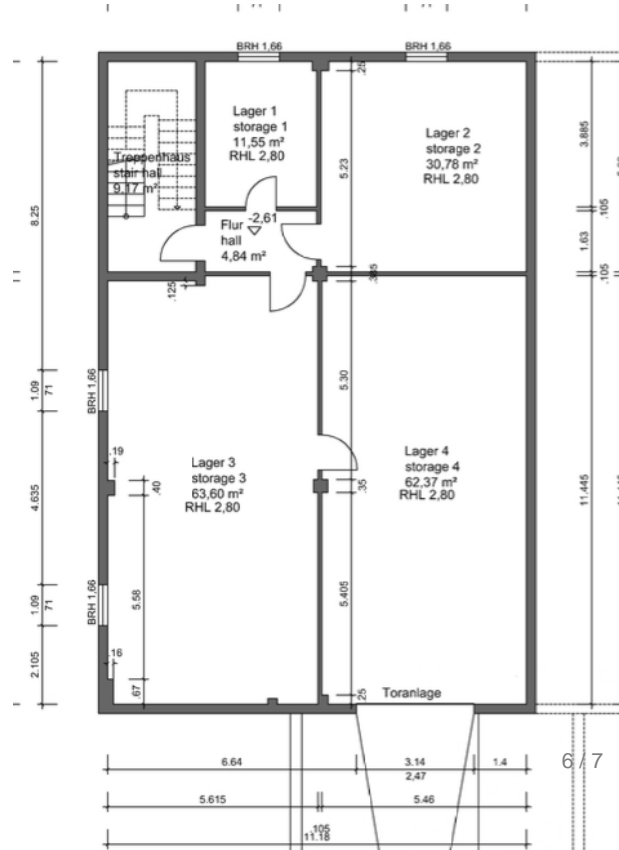

Kellergeschoss